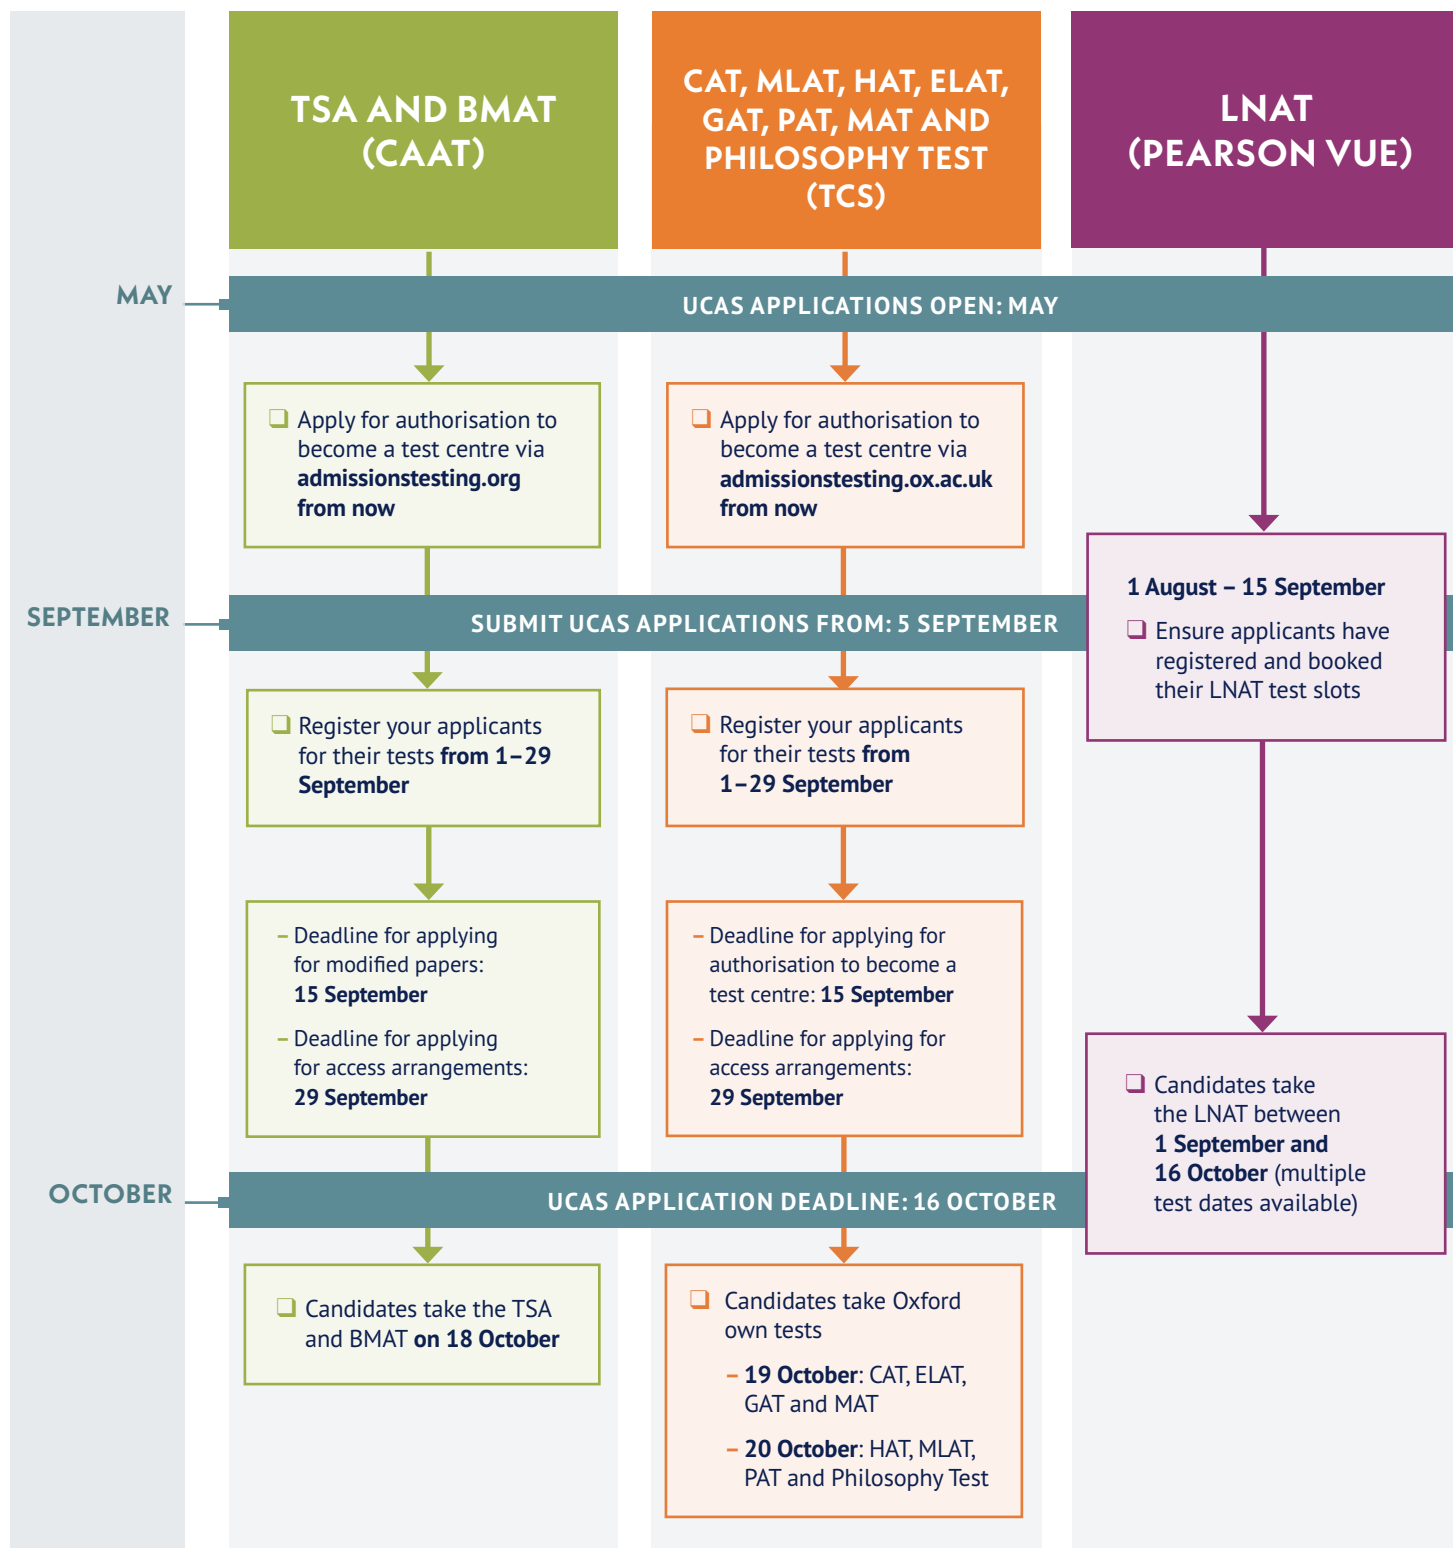

2024-ENTRY ADMISSIONS TESTS

Test centre timeline

FOR ALL INFORMATION ON OXFORD ADMISSIONS TESTS GO TO: [OX.AC.UK/TESTS](https://ox.ac.uk/tests)