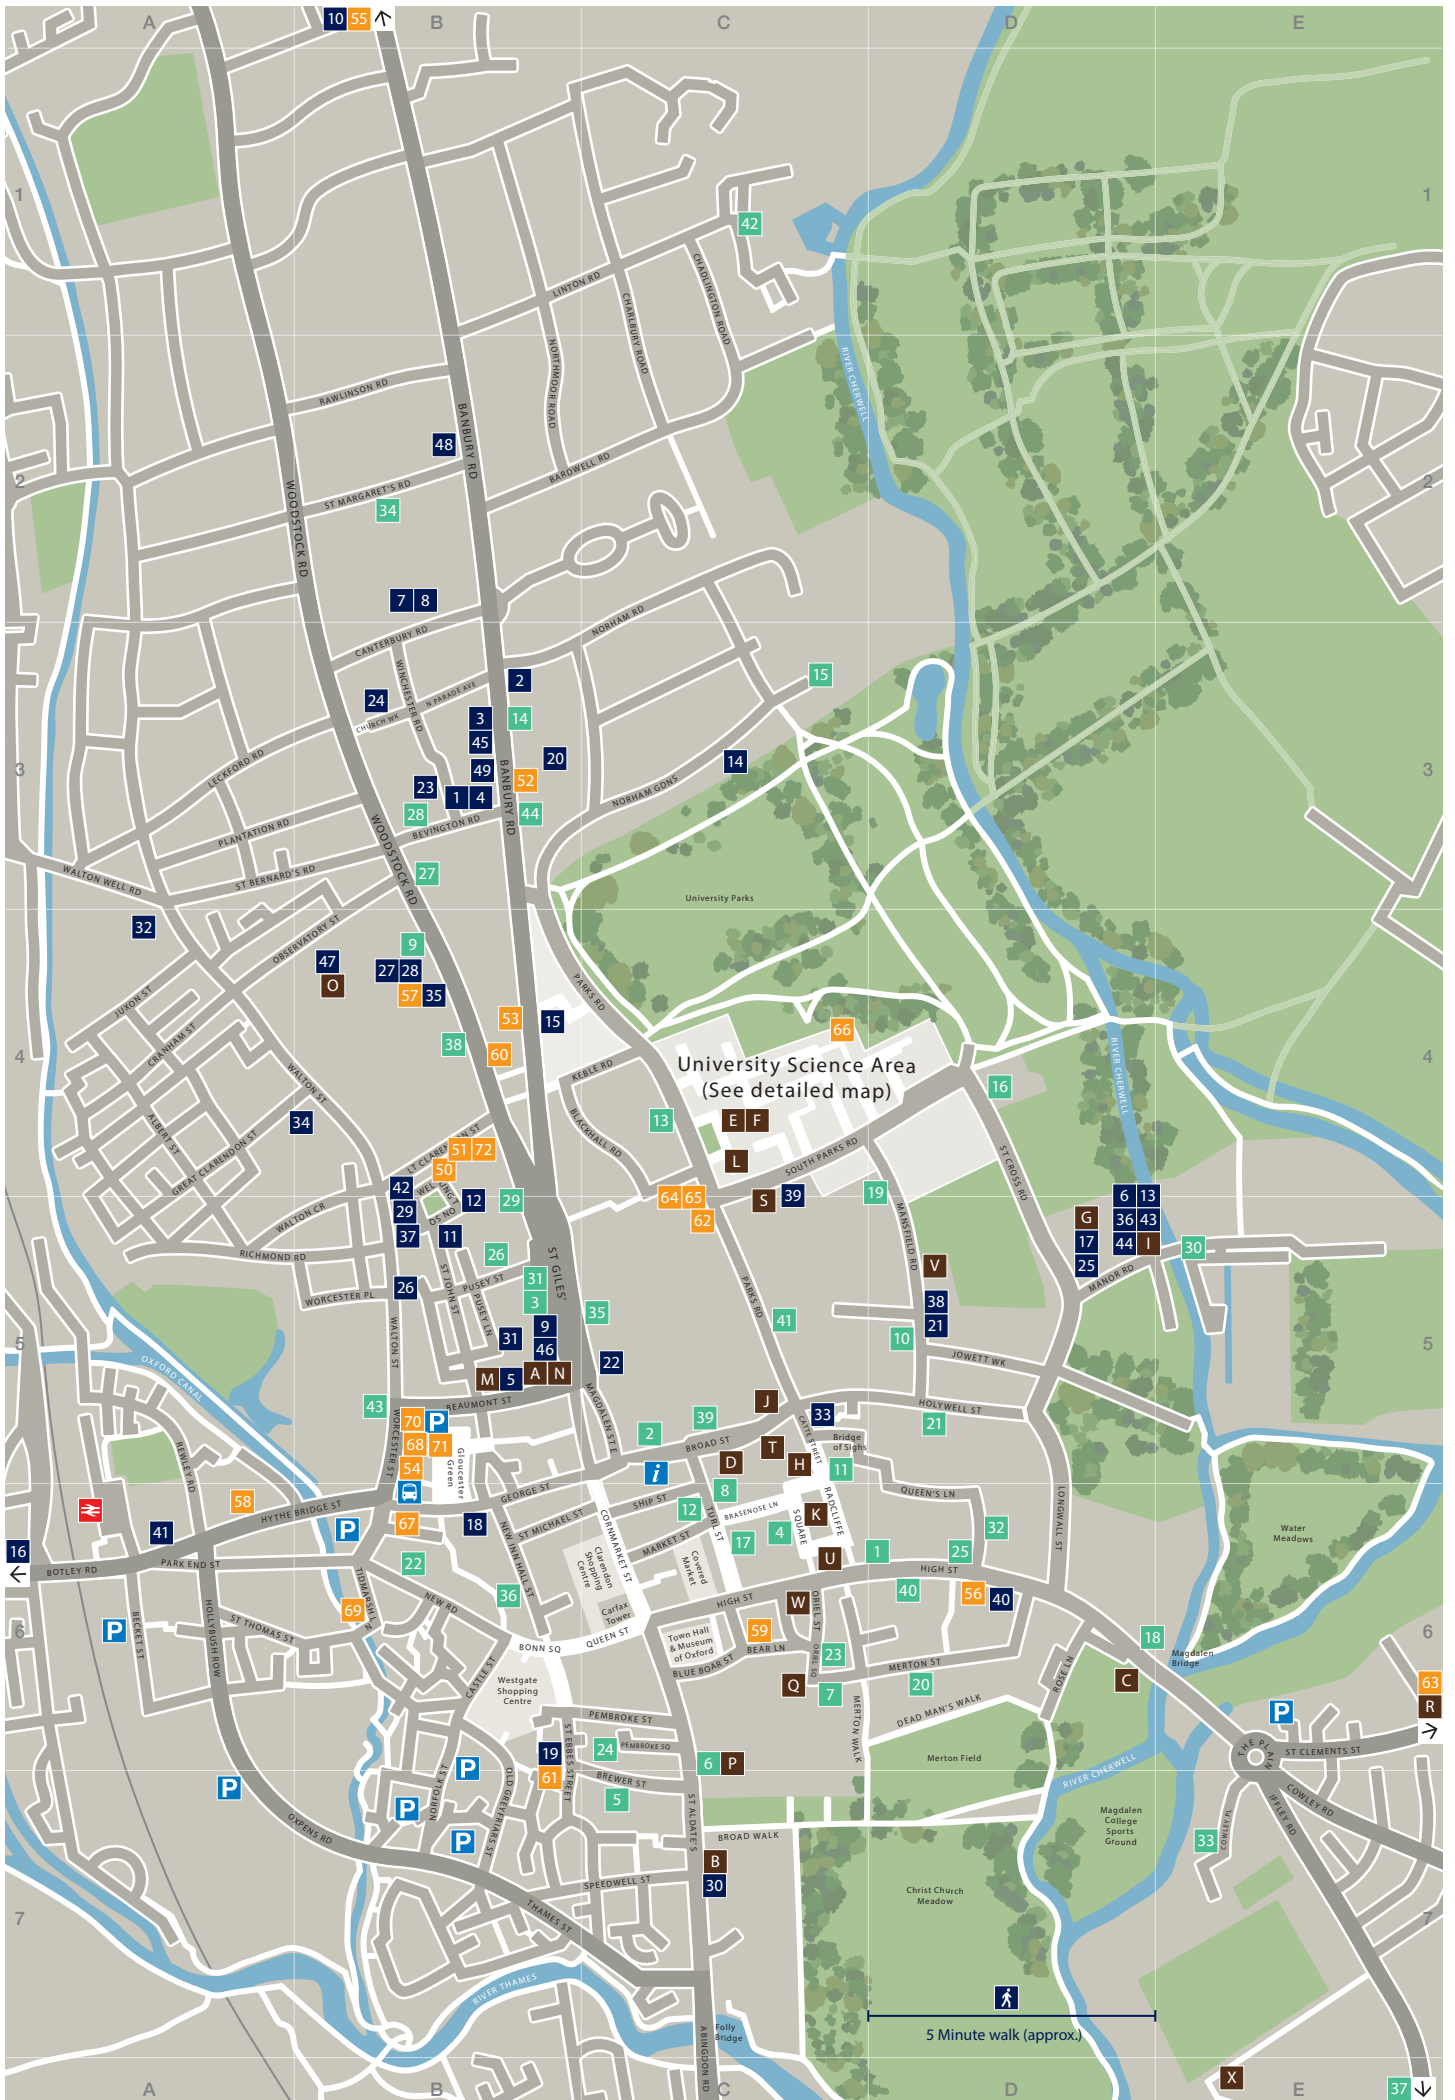

University Museums

- A Ashmolean Museum
of Art and Archaeology
BEAUMONT STREET B5
- B Bate Collection of
Musical Instruments
ST ALDATE'S C7
- C Botanic Garden
ROSE LANE D6
- D Museum of the
History of Science
BROAD STREET C5
- E Oxford University Museum
of Natural History
PARKS ROAD C4 (SEE DETAILED MAP)
- F Pitt Rivers Museum
PARKS ROAD C4 (SEE DETAILED MAP)

University Libraries

- G Bodleian Law Library
ST CROSS BUILDING,
MANOR ROAD D5
- H Bodleian Library - Old Library
BROAD STREET C5
- I Bodleian Social Science Library
MANOR ROAD BUILDING,
MANOR ROAD D5
- J Bodleian Library - Weston
Library
BROAD STREET C5
- K Radcliffe Camera (Bodleian)
RADCLIFFE SQUARE C6
- L Radcliffe Science Library
PARKS ROAD C4 (SEE DETAILED MAP)
- M Sackler Library
1 ST JOHN'S STREET B5
- N Taylor Institution Library
ST GILES' B5

Other Places

- O Ashmolean Museum
HARKNESS BUILDING,
(DEVELOPMENT SITE) B4
- P Christ Church Cathedral
ST ALDATE'S C6
- Q Christ Church Picture Gallery
ORIEL SQUARE C6
- R Old Road Campus
and Hospital Sites
HEADINGTON (OFF MAP) E6
- S Rhodes House
SOUTH PARKS ROAD C5
- T Sheldonian Theatre
BROAD STREET C5
- U University Church, St Mary's
HIGH STREET C6
- V University Club
11 MANSFIELD ROAD D5
- W University of Oxford Shop
106 HIGH STREET C6
- X University Sports Centre
UNIVERSITY SPORTS, JACKDAW LANE,
IFFLEY ROAD E7