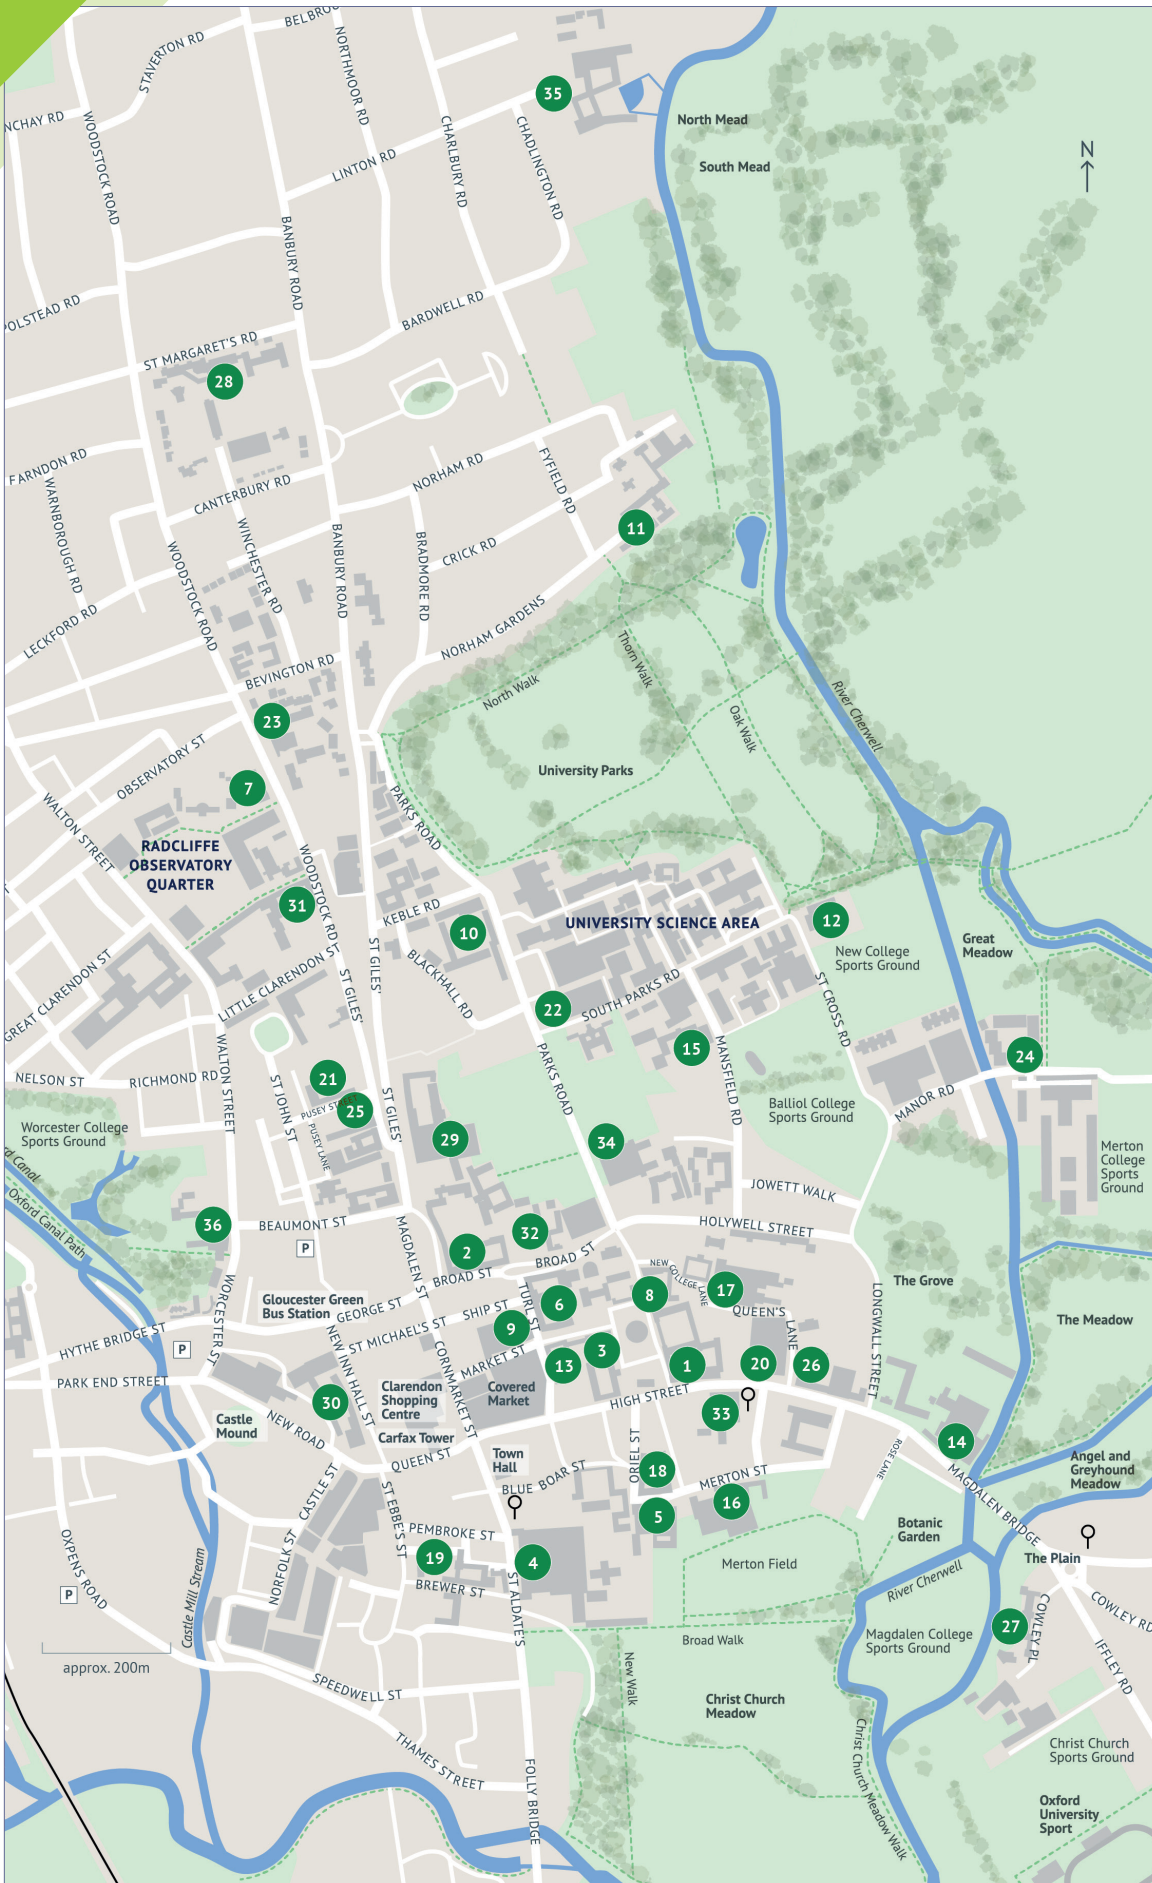

Oxford University SAFE LODGE MAP

WHAT IS A SAFE LODGE?

Any student who feels unsafe, uncomfortable, or in distress can go to their nearest Safe Lodge for safety. This host lodge will provide a friendly welcome and contact your home lodge to arrange safe return, with further support services made available if needed.

 A safe Lodge is indicated by a green circle displayed.

- 1 All Souls College
- 2 Balliol
- 3 Brasenose College
- 4 Christ Church
- 5 Corpus Christi College
- 6 Exeter College
- 7 Green Templeton College
- 8 Hertford College
- 9 Jesus College
- 10 Keble College
- 11 Lady Margaret Hall
- 12 Linacre College
- 13 Lincoln College
- 14 Magdalen College
- 15 Mansfield College
- 16 Merton College
- 17 New College
- 18 Oriel College
- 19 Pembroke College
- 20 The Queen's College
- 21 Regent's Park College
- 22 Reuben College
- 23 St Anne's College
- 24 St Catherine's College
- 25 St Cross College
- 26 St Edmund Hall
- 27 St Hilda's College
- 28 St Hugh's College
- 29 St John's College
- 30 St Peter's College
- 31 Somerville College
- 32 Trinity College
- 33 University College
- 34 Wadham College
- 35 Wolfson College
- 36 Worcester College