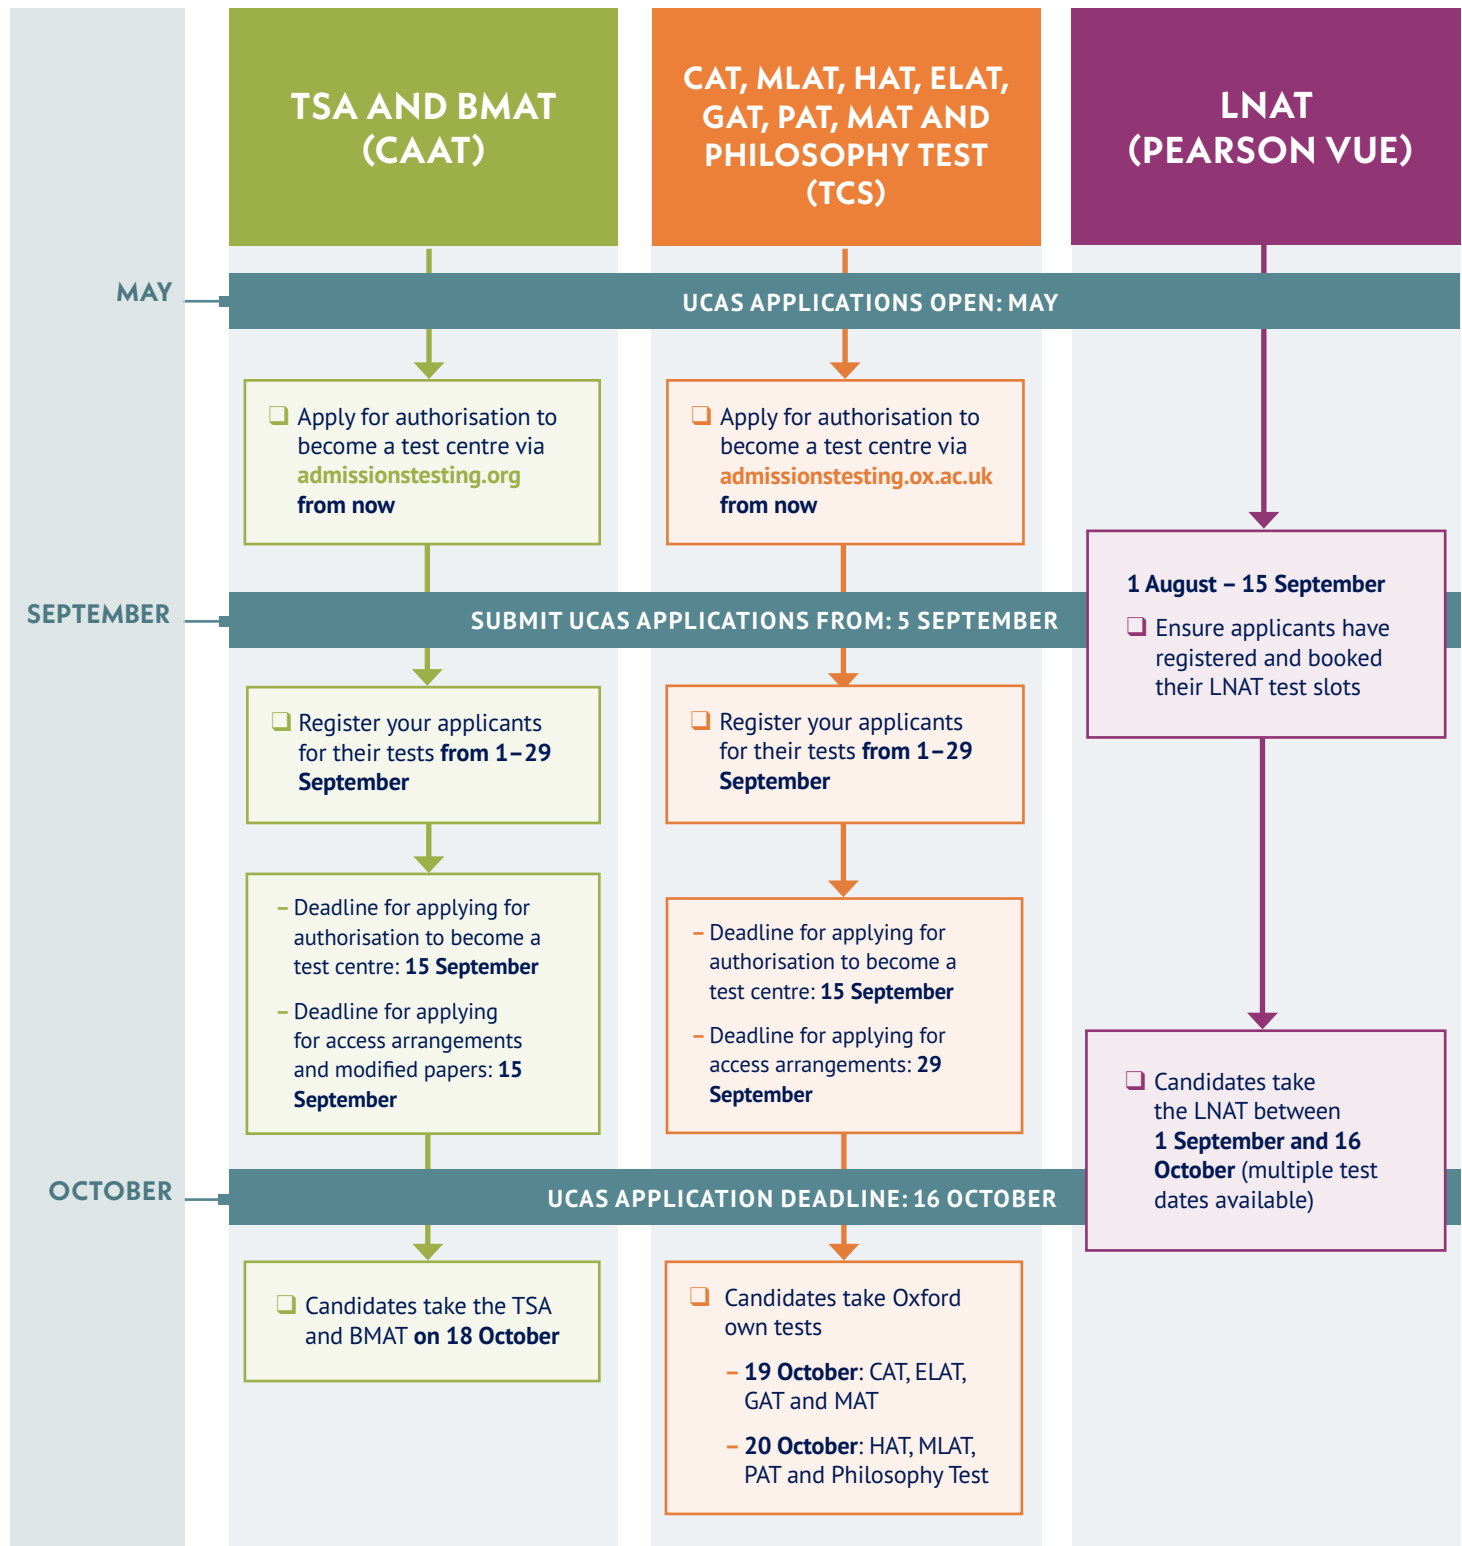

2024-ENTRY ADMISSIONS TESTS

Test centre timeline

FOR ALL INFORMATION ON OXFORD ADMISSIONS TESTS GO TO: [OX.AC.UK/TESTS](https://ox.ac.uk/tests)