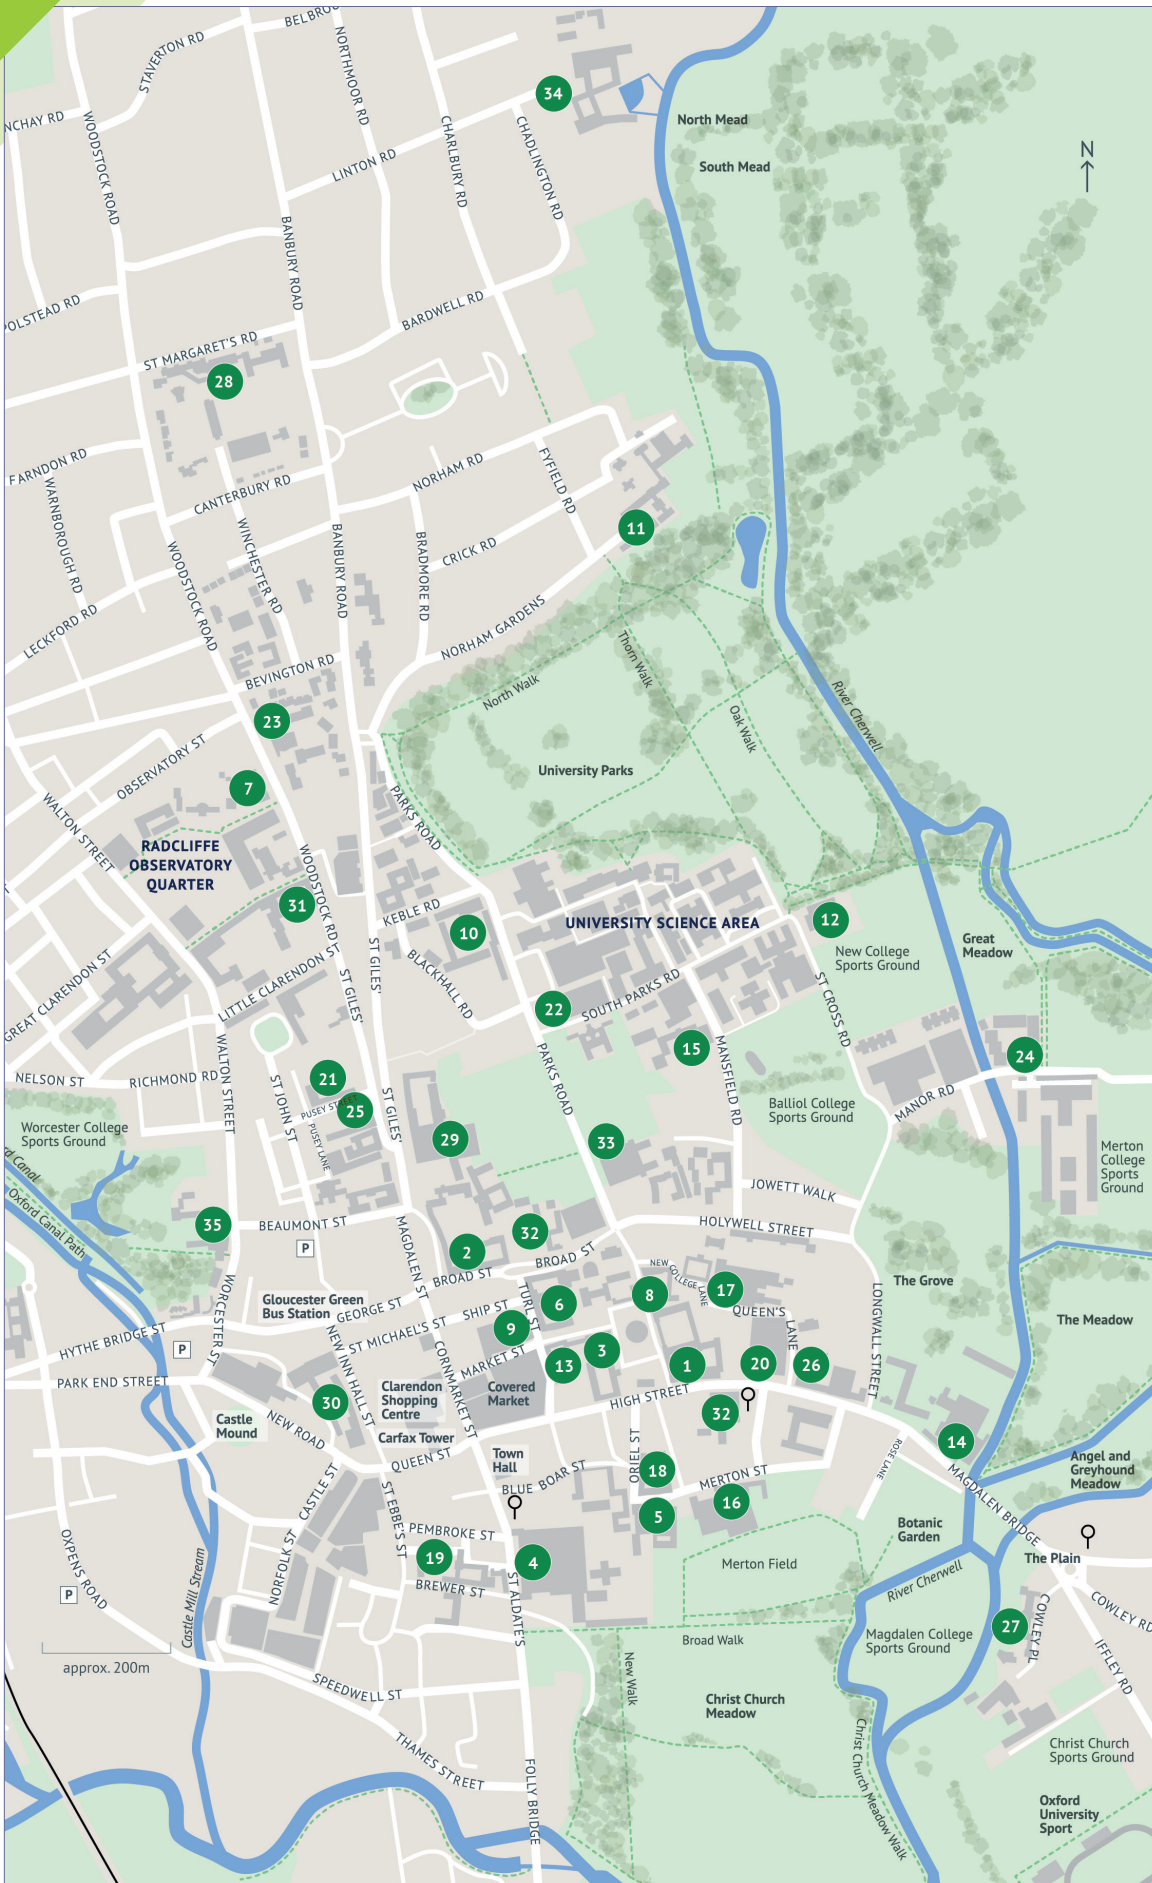

Oxford University SAFE LODGE MAP

WHAT IS A SAFE LODGE?

Any student who feels unsafe, uncomfortable, or in distress can go to their nearest Safe Lodge for safety. This host lodge will provide a friendly welcome and contact your home lodge to arrange safe return, with further support services made available if needed.

 A safe Lodge is indicated by a green circle displayed.

- 1 All Souls College
- 2 Balliol
- 3 Brasenose College
- 4 Christ Church
- 5 Corpus Christi College
- 6 Exeter College
- 7 Green Templeton College
- 8 Hertford College
- 9 Jesus College
- 10 Keble College
- 11 Lady Margaret Hall
- 12 Linacre College
- 13 Lincoln College
- 14 Magdalen College
- 15 Mansfield College
- 16 Merton College
- 17 New College
- 18 Oriel College
- 19 Pembroke College
- 20 The Queen's College
- 21 Regent's Park College
- 22 Reuben College
- 23 St Anne's College
- 24 St Catherine's College
- 25 St Cross College
- 26 St Edmund Hall
- 27 St Hilda's College
- 28 St Hugh's College
- 29 St John's College
- 30 St Peter's College
- 31 Somerville College
- 32 Trinity College
- 33 Wadham College
- 34 Wolfson College
- 35 Worcester College